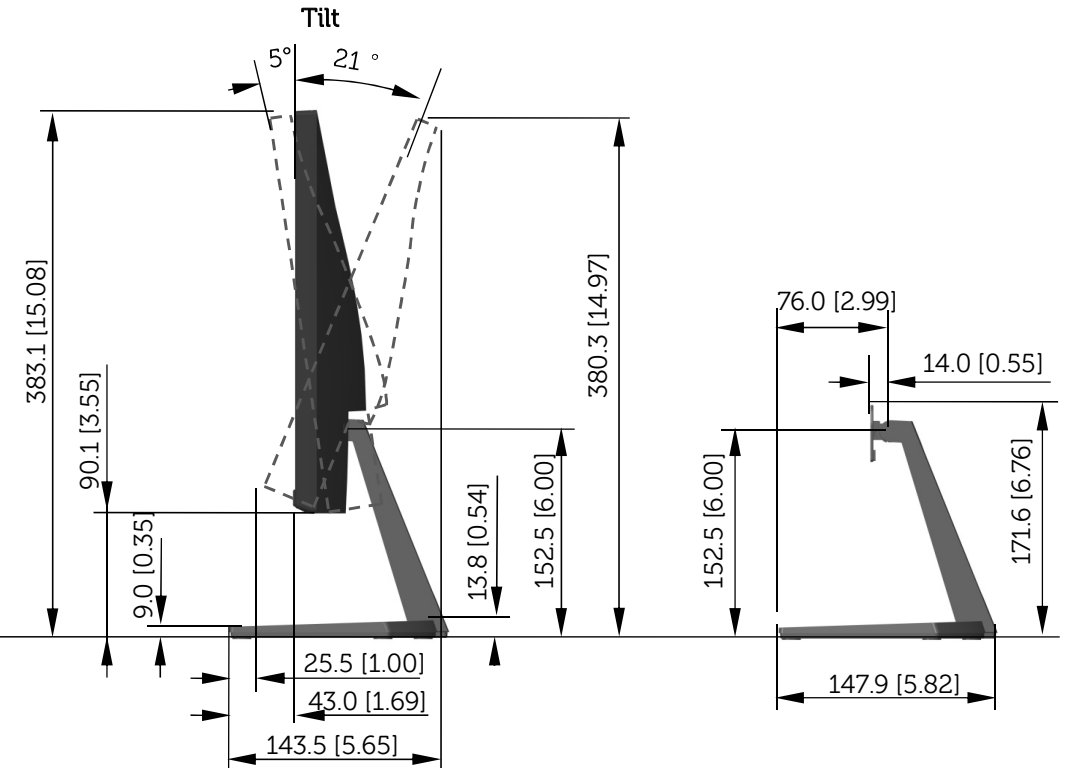

S2218H / S2218M Outline Dimension

Unit: mm (inch)
 Dimension: Nominal
 Scale: Not to scale

Back view of Monitor without stand

S2318H / S2318M Outline Dimension

Unit: mm (inch)
 Dimension: Nominal
 Scale: Not to scale

Back view of Monitor without stand