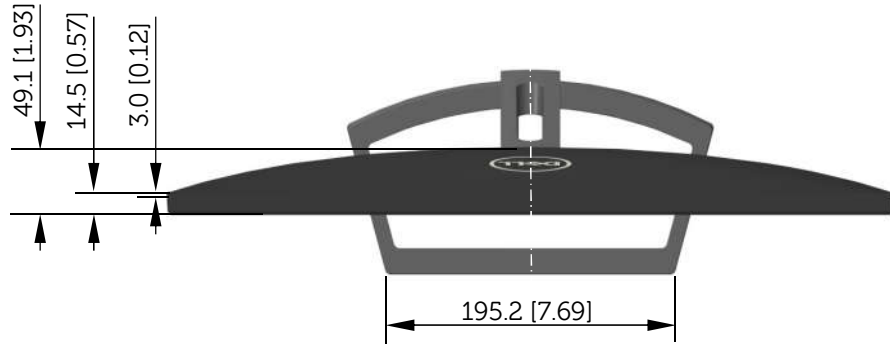

S2218H / S2218M Outline Dimension

Unit: mm (inch)
 Dimension: Nominal
 Scale: Not to scale

Back view of Monitor without stand

S2318H / S2318M Outline Dimension

Unit: mm (inch)
 Dimension: Nominal
 Scale: Not to scale

Back view of Monitor without stand