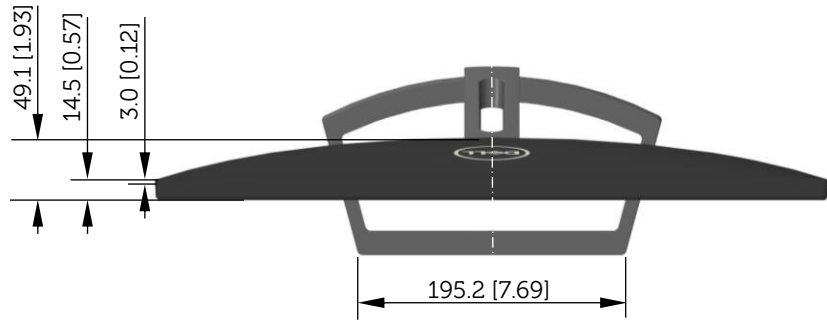

S2218H / S2218M Outline Dimension

Unit: mm (inch)
 Dimension: Nominal
 Scale: Not to scale

Back view of Monitor without stand

S2318H / S2318M Outline Dimension

Unit: mm (inch)
 Dimension: Nominal
 Scale: Not to scale

Back view of Monitor without stand