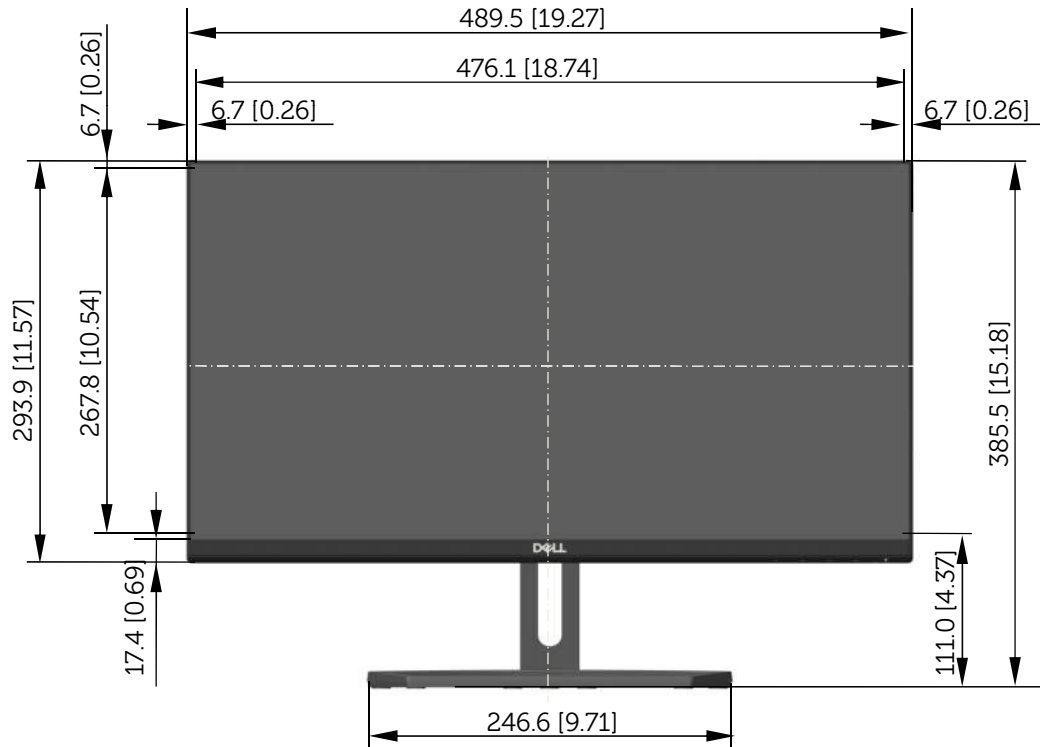

S2218H / S2218M Outline Dimension

Unit: mm (inch)
 Dimension: Nominal
 Scale: Not to scale

Back view of Monitor without stand

S2318H / S2318M Outline Dimension

Unit: mm (inch)
 Dimension: Nominal
 Scale: Not to scale

Back view of Monitor without stand